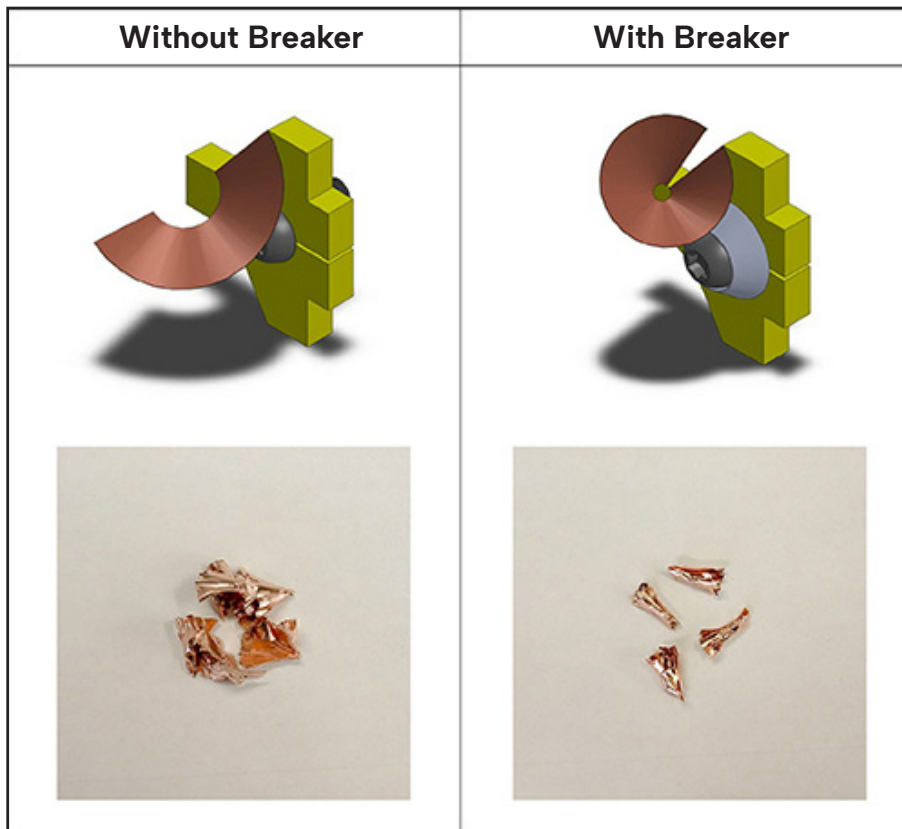

KCB

Features

- Breaker is standard equipment.
- The breaker reduces chip size and prevents chips from clogging the holder.
- KH holder is compatible.

Structure

Installing the breaker reduces the size of chips and prevents chips from clogging the holder.